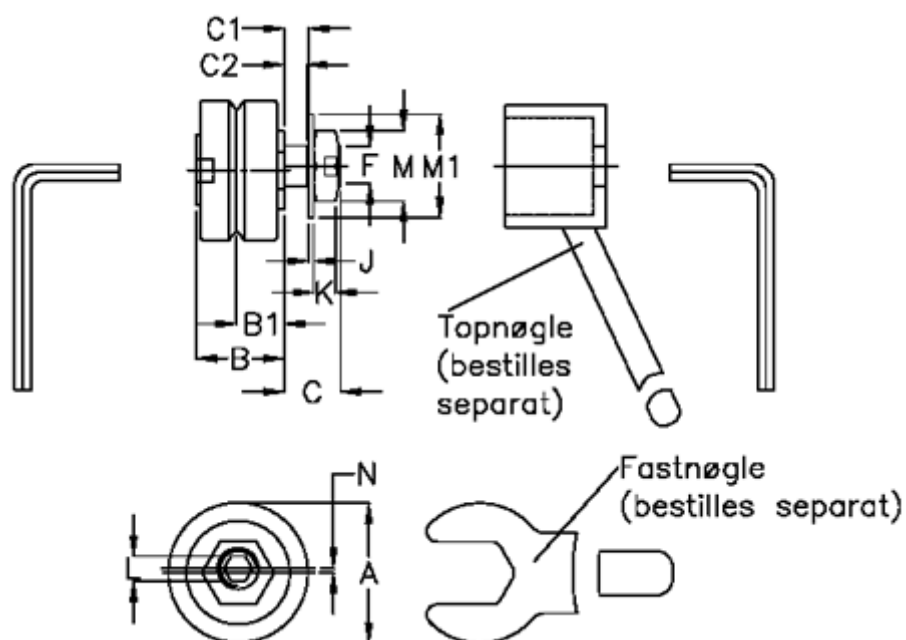

Article number: 057153103412

Description: HEPCO GV3 bearing SJ 34 EDR  
Standard With Short Stud

## Measures

a = 34.0

B = 21.3

B1 = 11.50

C = 13.8

C1 = 6.6

C2 = 5.2

F = M10 x 1,25

J = 1.25

K = 6.0

L = 4

M = 17

M1 = 21

N = 1.00

Weight kg/1000 = 0.115